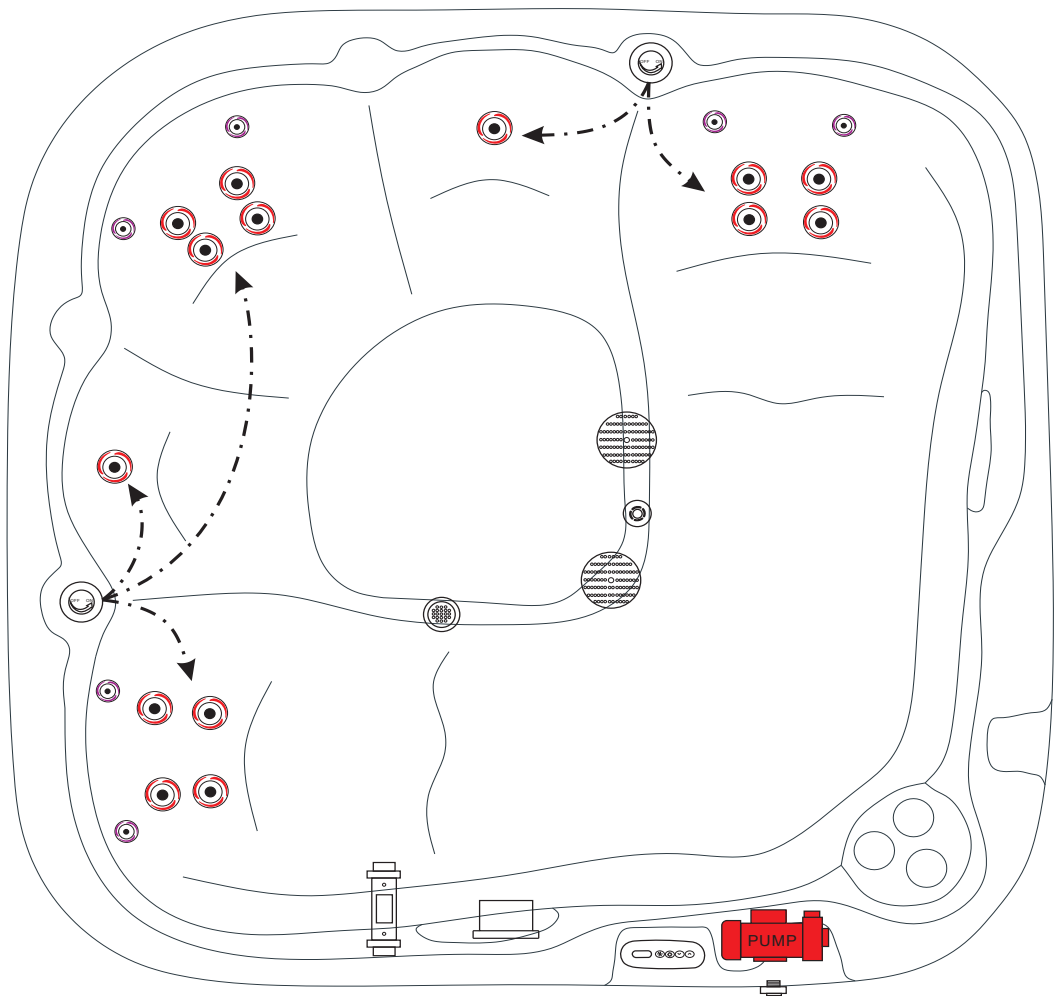

Clusterjet 150233	6pcs		Air Control	150499		Controller	150041
	Mini jet 152021	14pcs		Filter lid	153251		Heater	150063
	Spa Light 150766	1pc		Filter Front (Blue)	150925		Drainage	150511
	Suction 150517	2pcs		Filter J2-25	151192		WP200 Mass. Pump	150819
							VL260 Display	150031